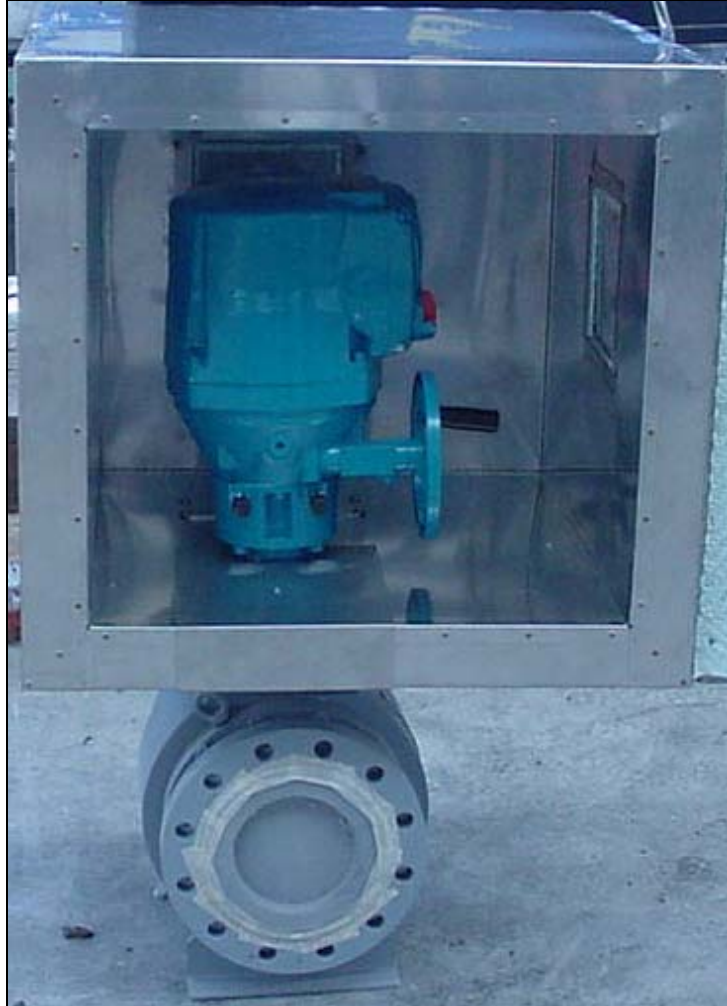

BALL VALVE 2" #600 FLRF API6D

BALL VALVE FULLY WELDED DN150 #150 API6D BURIED

BALL VALVE 6' #150 FLRF

BV 6" #300 WITH FIRE-PROOF ELECTRIC ACTUATOR

BALL VALVE 6" #600 API 6D FW BURIED

BALL VALVE SPLIT BODY 2" #600 API 6D FLRJ

TRUNNION METAL SEATS 6" #600

WELDINGS ACCORDING TO ASME/API

TESTING FACILITIES ACC TO API 6D

GAS OZEROIL ACTUATED VALVES - BOTAS