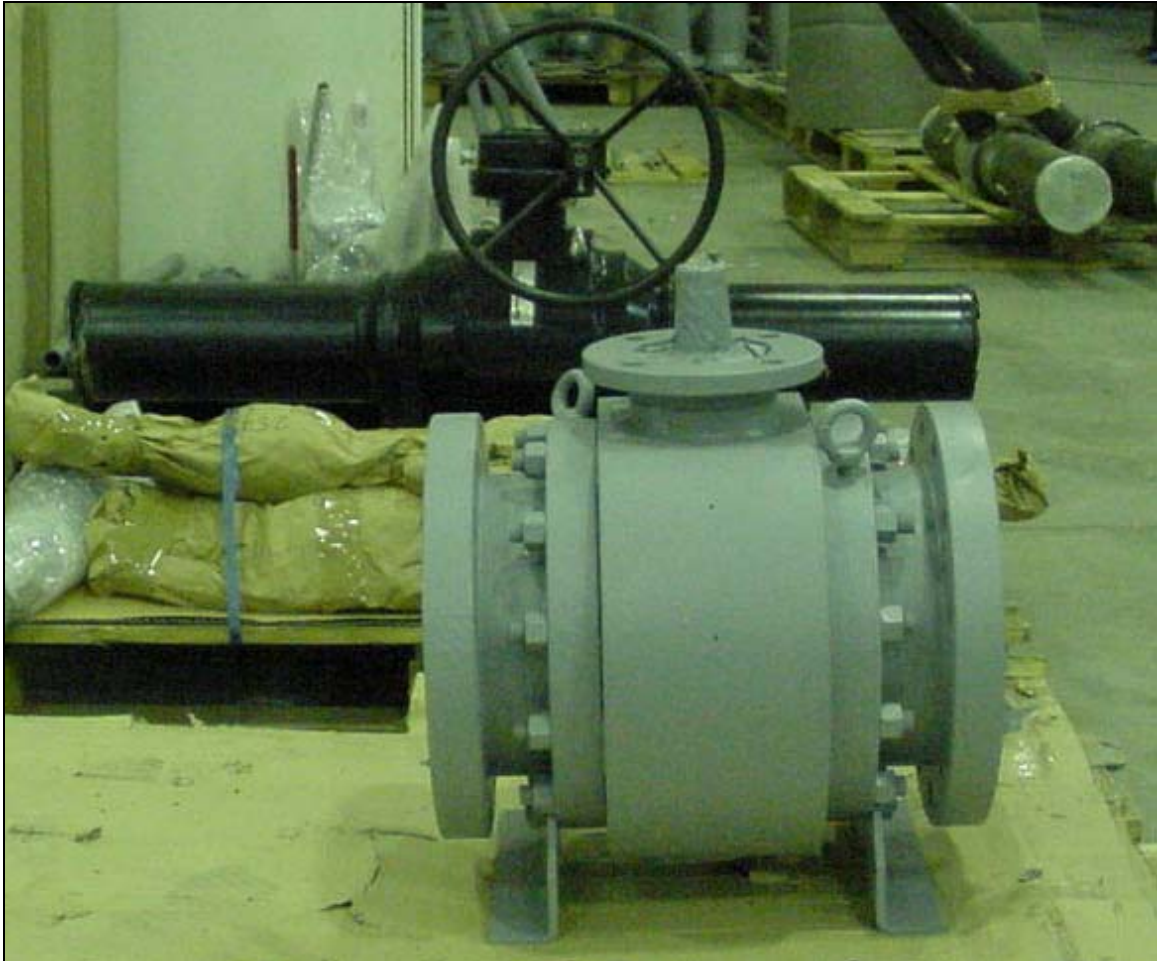

BALL VALVE 2" #600 FLRF API6D

BALL VALVE FULLY WELDED DN150 #150 API6D BURIED

BALL VALVE 6' #150 FLRF

BV 6" #300 WITH FIRE-PROOF ELECTRIC ACTUATOR

BALL VALVE 6" #600 API 6D FW BURIED

BALL VALVE SPLIT BODY 2" #600 API 6D FLRJ

TRUNNION METAL SEATS 6" #600

WELDINGS ACCORDING TO ASME/API

TESTING FACILITIES ACC TO API 6D

GAS OZEROIL ACTUATED VALVES - BOTAS